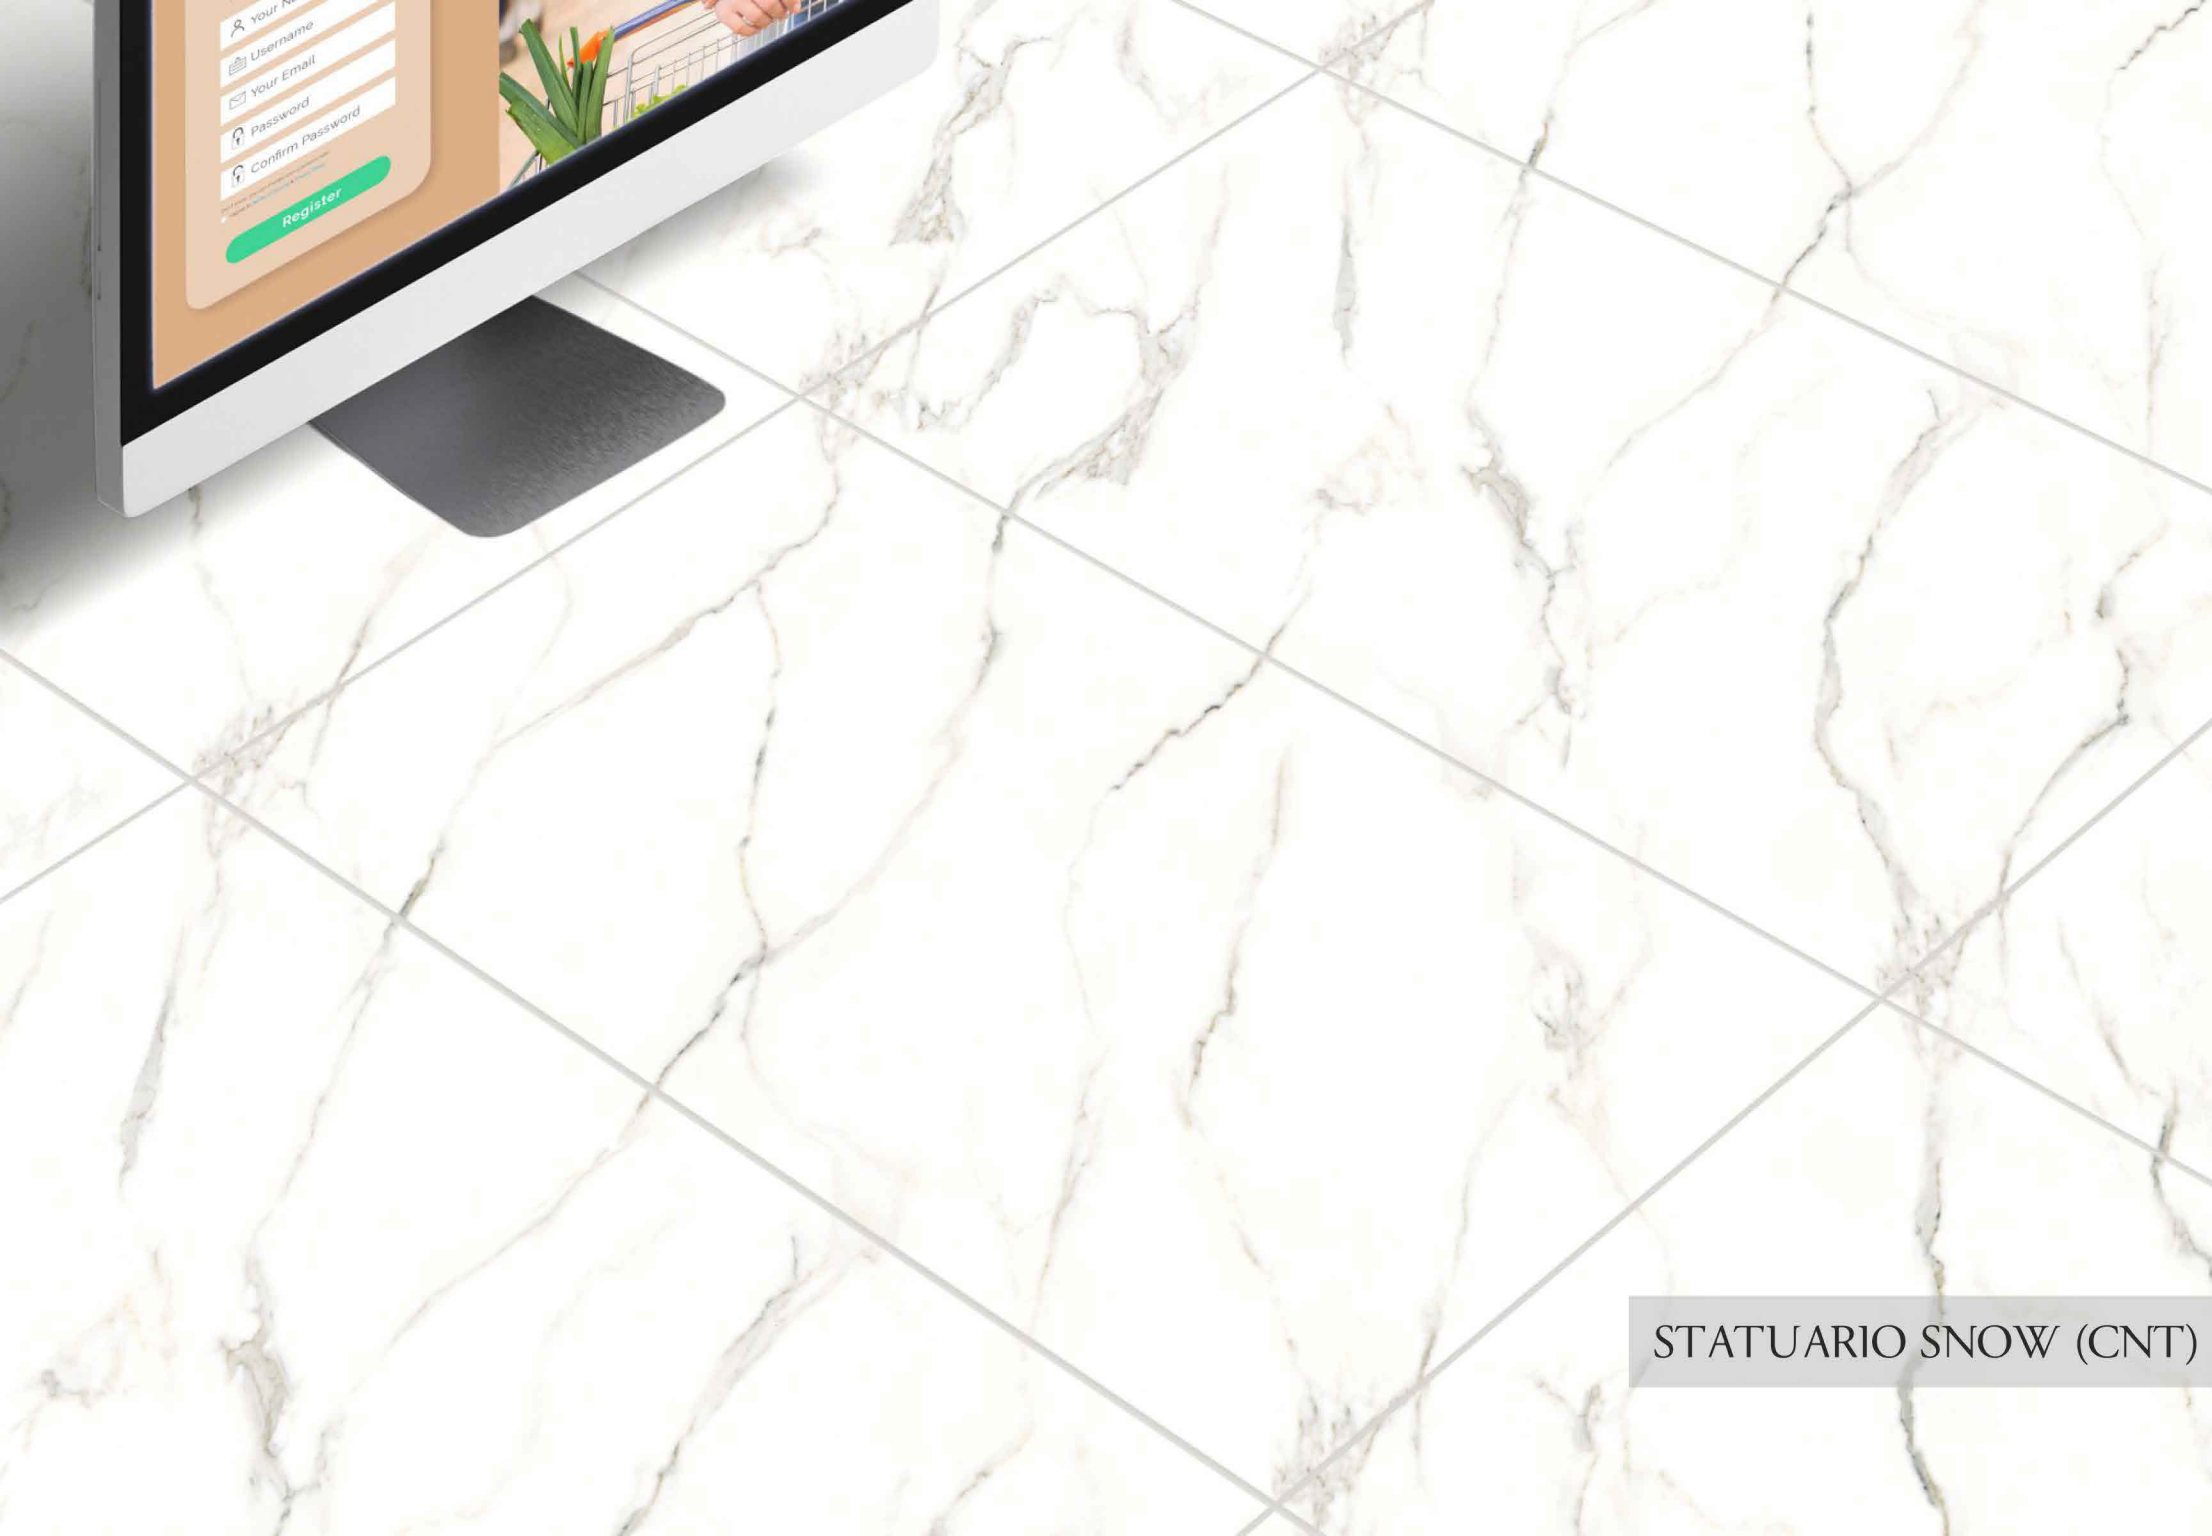

MATT  
CARVING

CONTINUA  
600 x 1200MM

PATMOS CREAM (CNT)

MATT  
CARVING

CONTINUA  
600 x 1200MM

STATUARIO SNOW (CNT)

MATT  
CARVING

CONTINUA  
600 x 1200MM