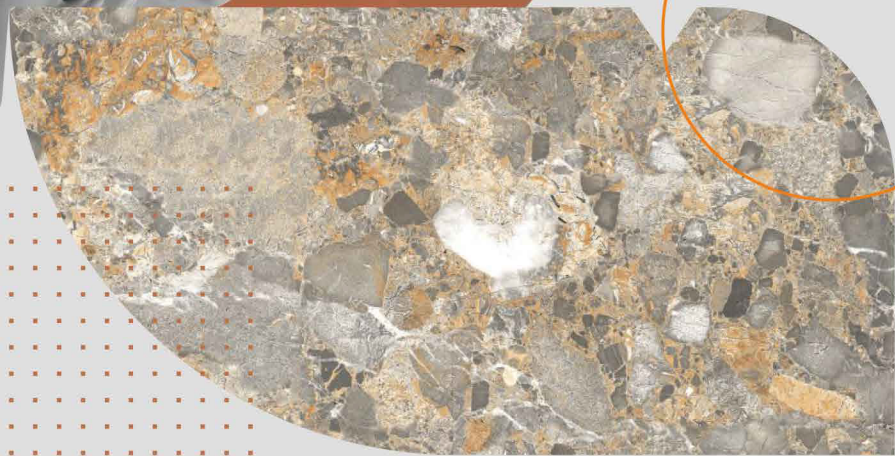

iconic

impression

DIGITAL
GLAZED
VITRIFIES TILES

CONTINUA

600 x 1200mm