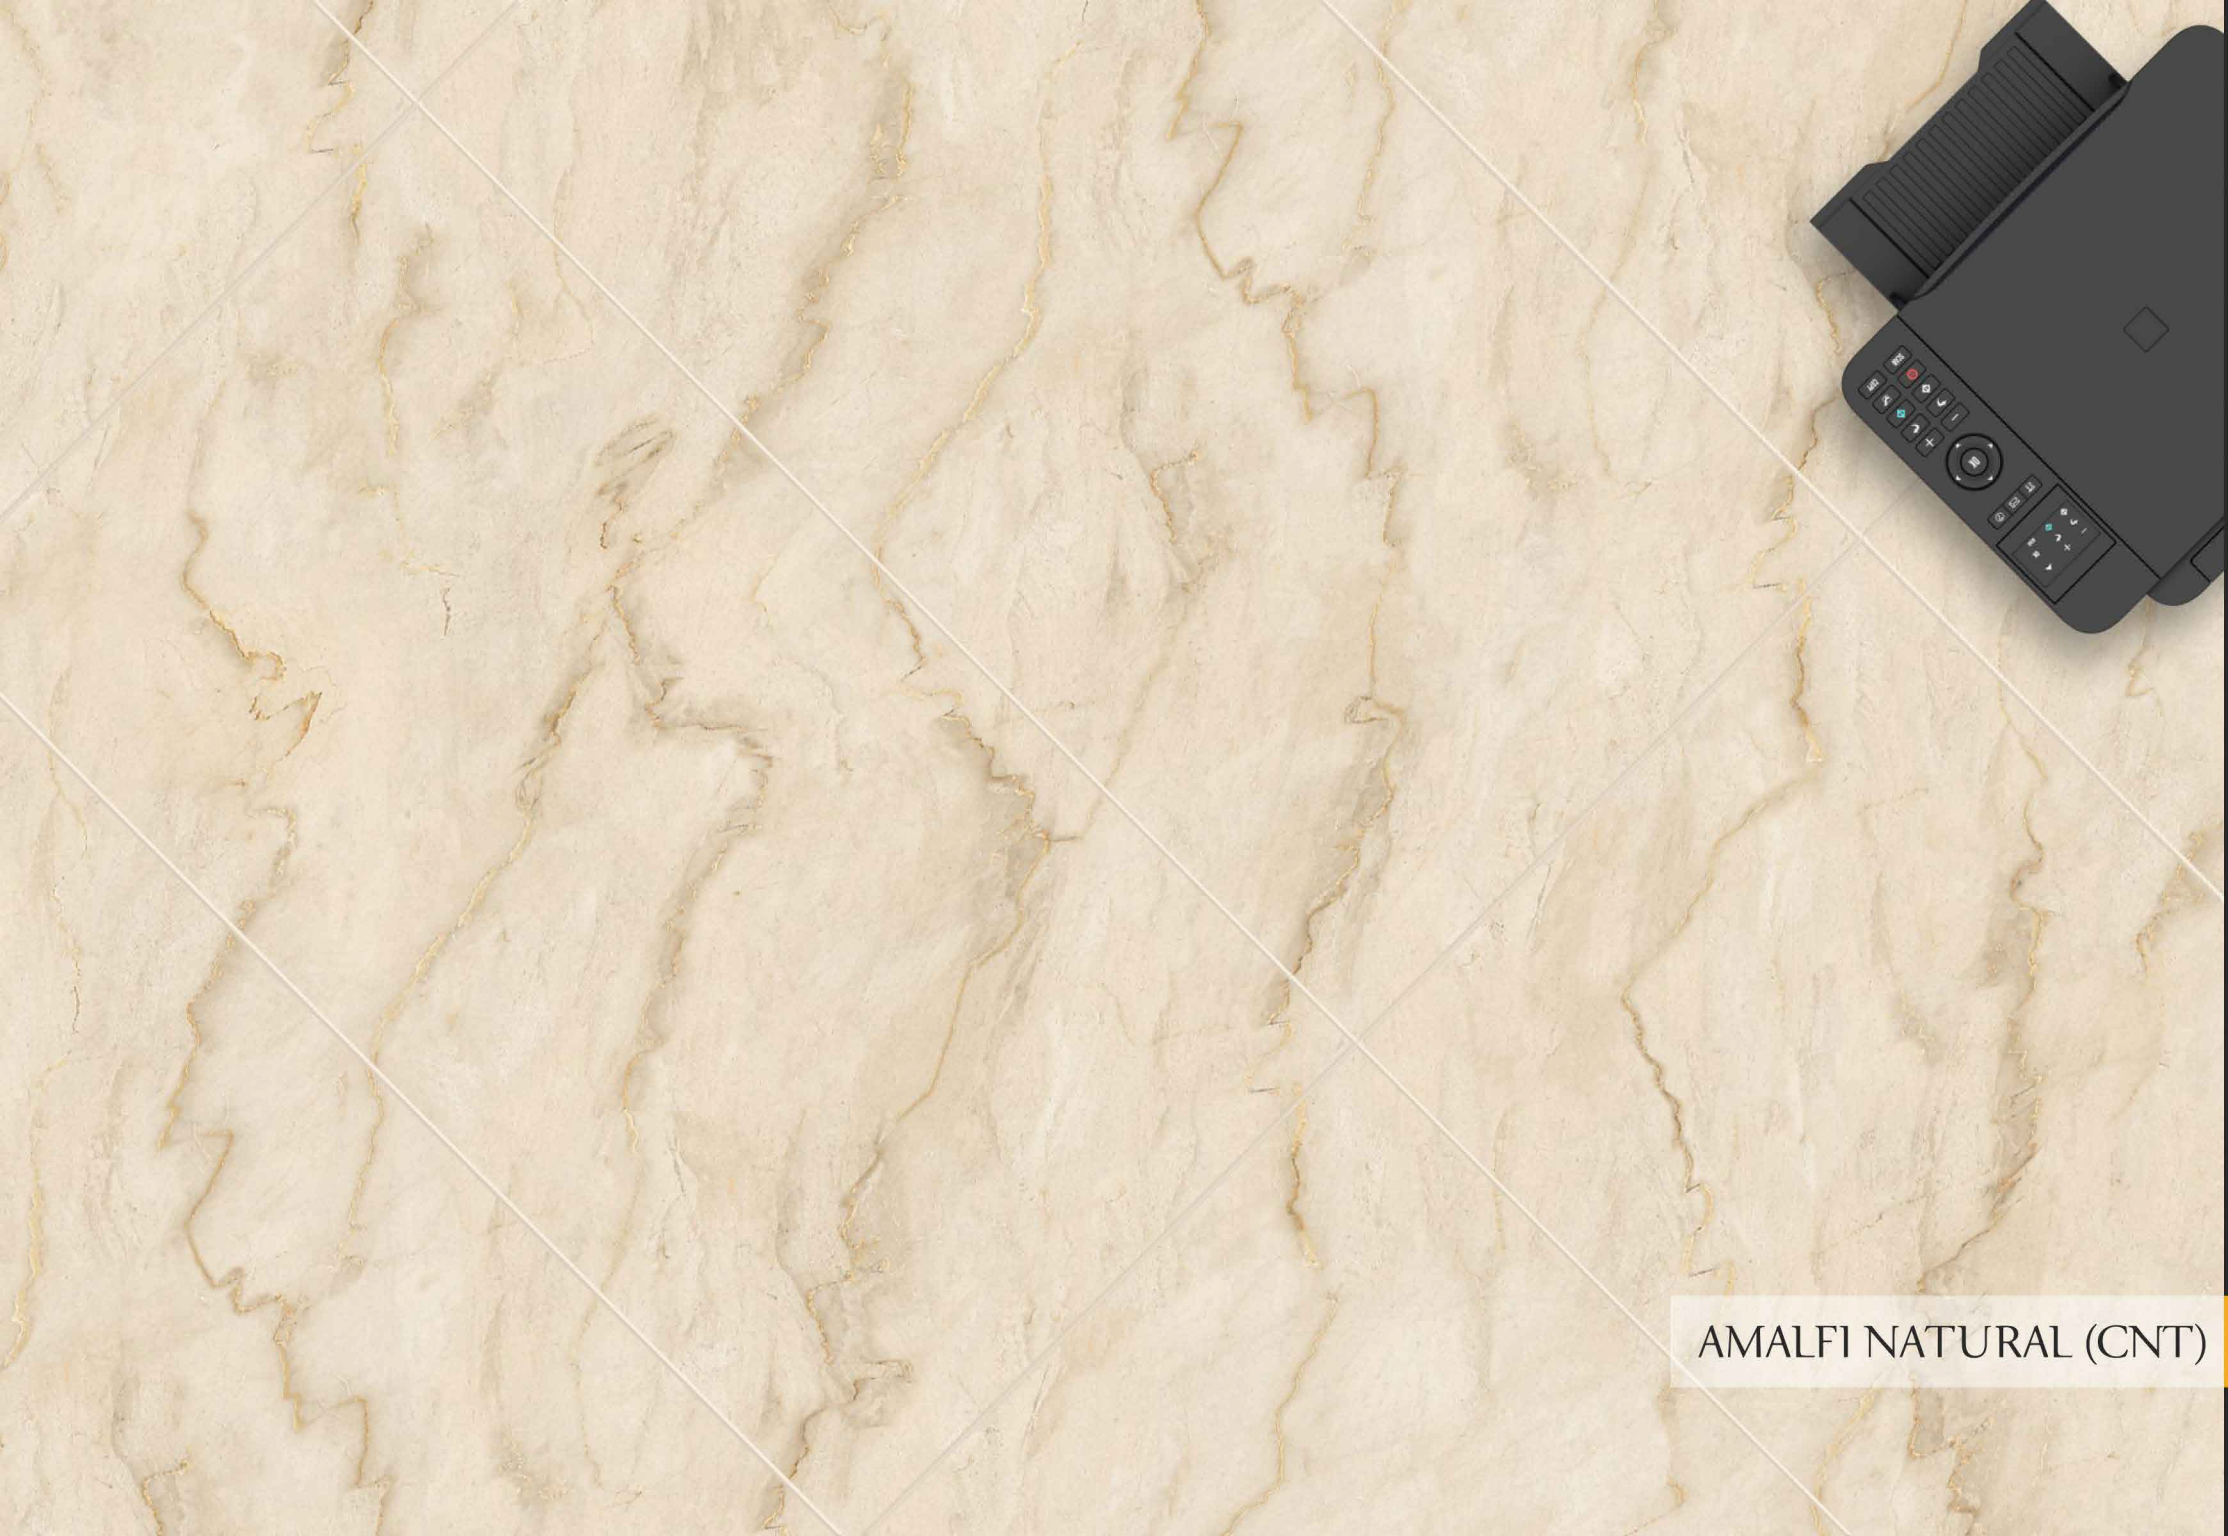

CONTINUA  
600 x 1200MM

ANTIQUE CREMA (CNT)

MATT  
CARVING

CONTINUA  
600 x 1200MM

AMALFI NATURAL (CNT)

MATT  
CARVING

CONTINUA  
600 x 1200MM

BURBERRY GREY (CNT)