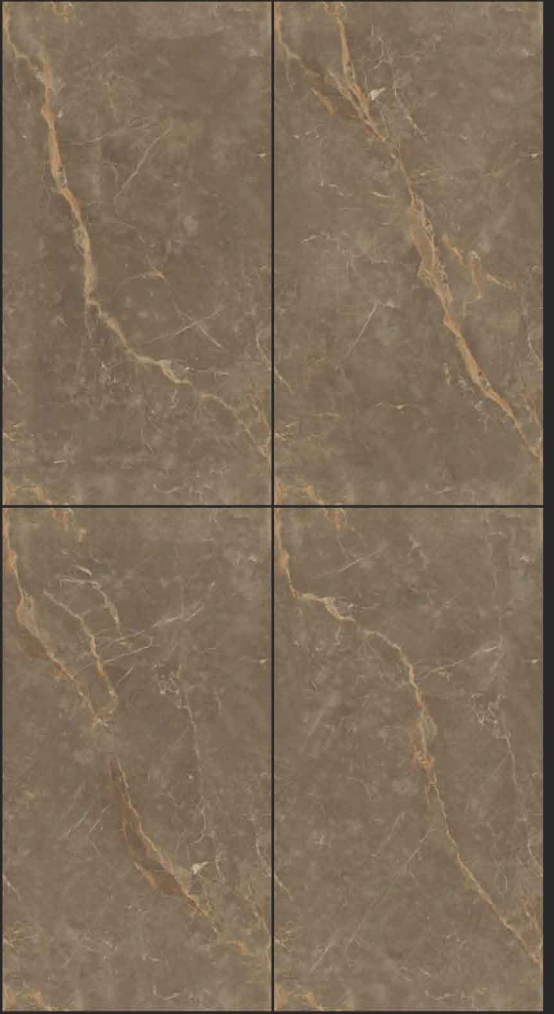

CONTINUA  
600 x 1200MM

LEGEND BIANCO (CNT)

MATT  
CARVING

CONTINUA  
600 x 1200MM

LEGEND GOLD (CNT)

MATT  
CARVING

CONTINUA  
600 x 1200MM

LEGEND CREMA (CNT)