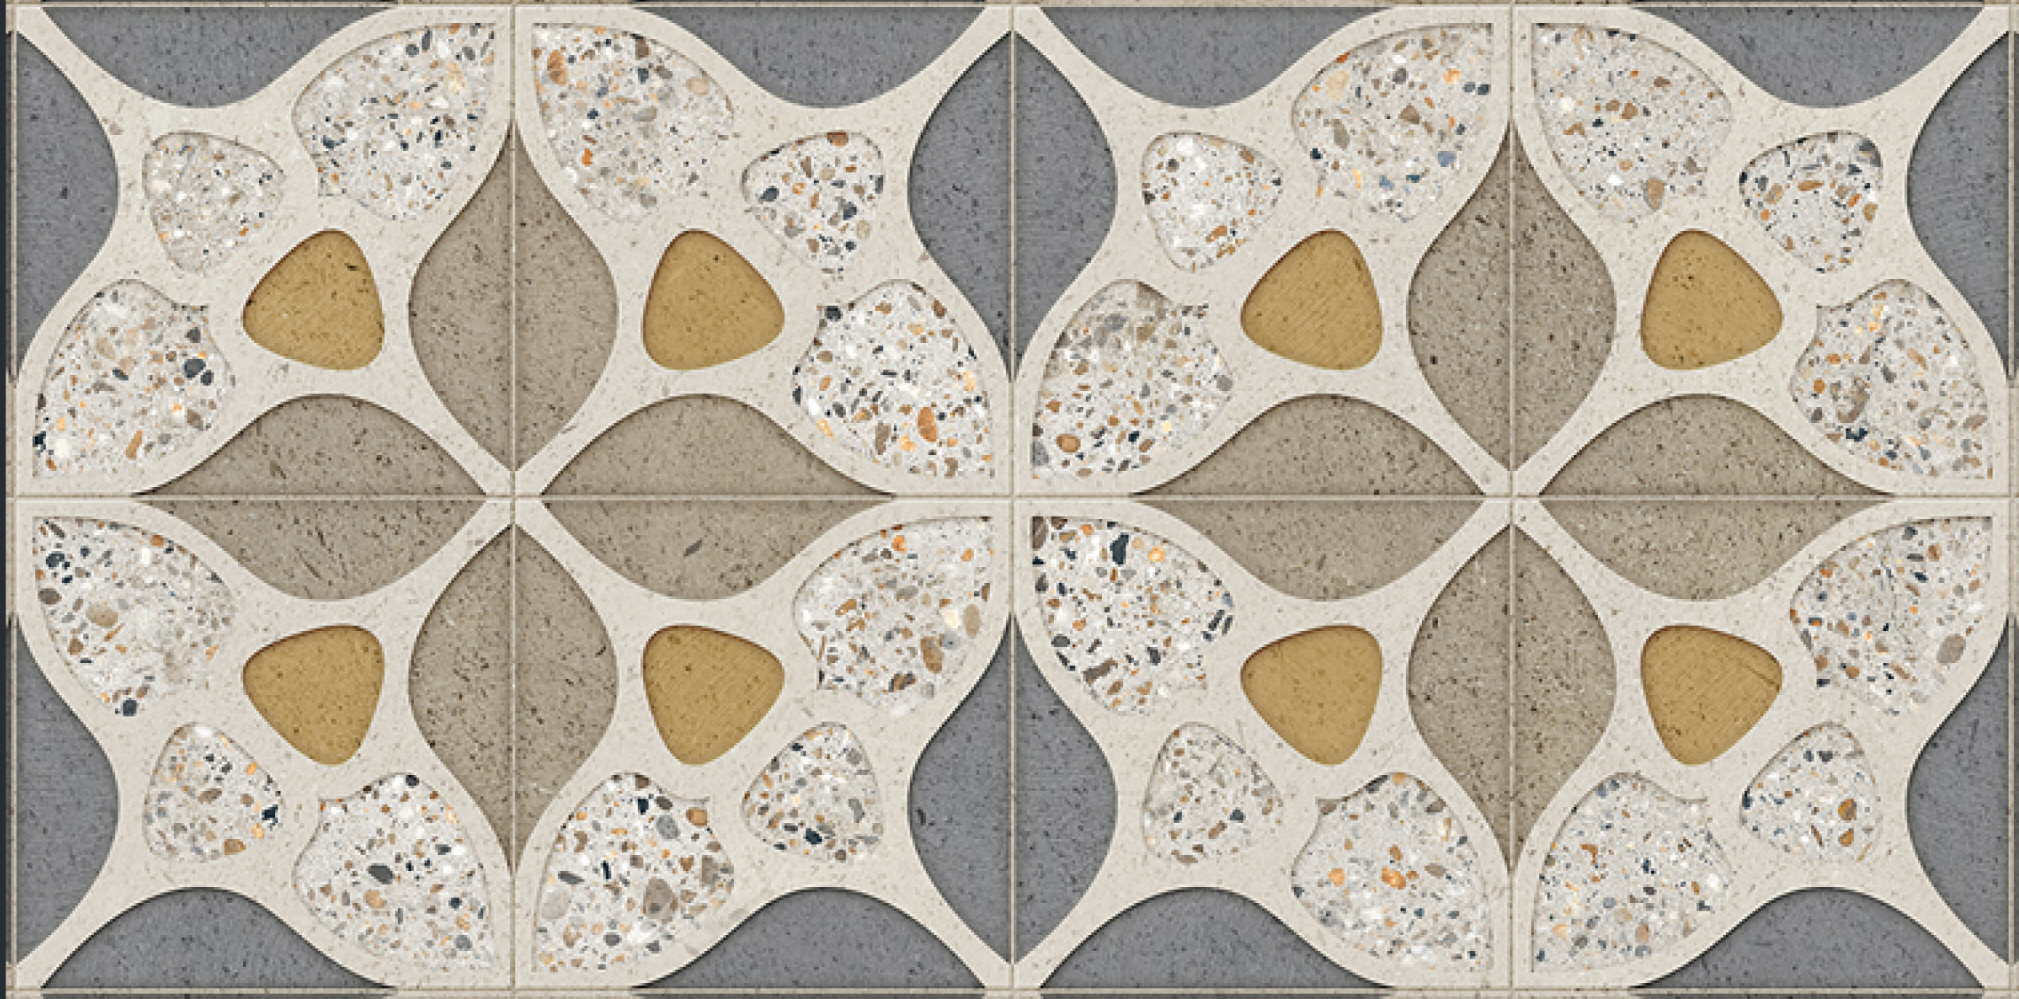

WALL 300 X 600 MM CERAMIC WALL TILES 2021 COLLECTION

CERAMIC for LUXURY

SR BL 1001

SR BL 1003

SR BL 1008

SR BL 1010

SR BL 1015